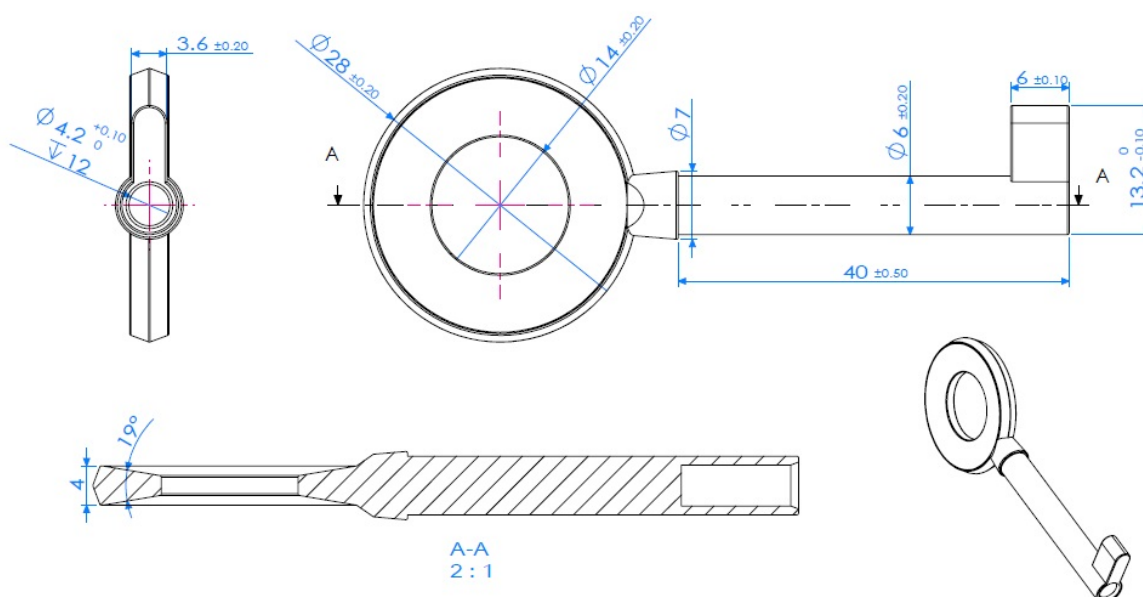

PRODUCT SHEET

Description:

Contemporary Key # 7771, BPL, Shaft 40mm, W/Euro Bit

Item number:

14.10.055-1

Units	Box	Carton	HS Code	Barcode
Pcs.	200	2000	8301700000	
				5704866461092

SISO A/S

Mileparken 11
DK-2740 Skovlunde
Denmark
VAT: DK 24786013

Phone +45 45 830 900

www.siso.dk
siso@siso.dk

Danske Bank
Nytorv Branch
Copenhagen
SWIFT: DABADKKK

Account no.
4180 3112 112936
IBAN Account
DK7230003112112936